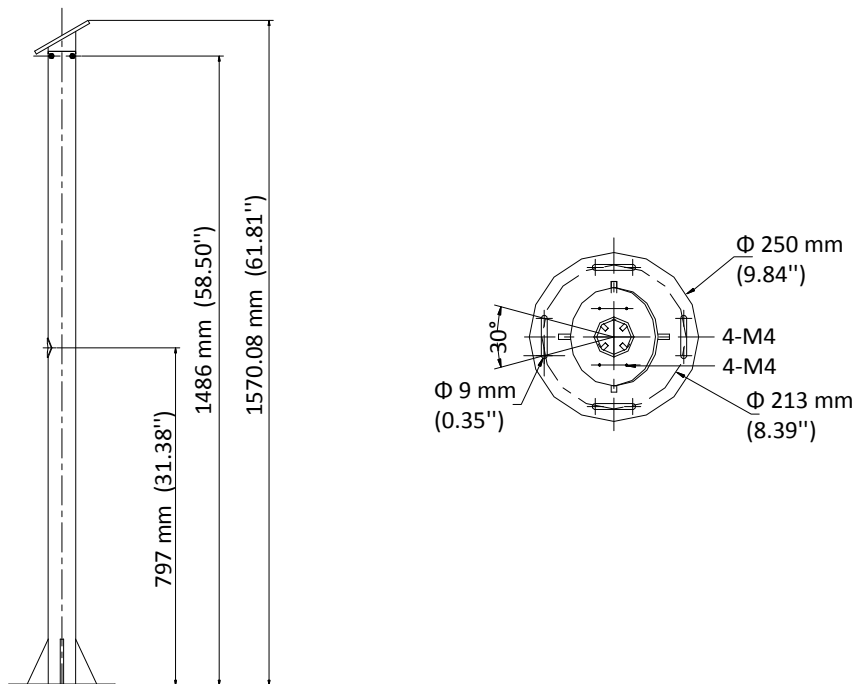

### Column Mount

#### Dimension

#### Parameter

Model	DS-2251ZJ
Parameters	Column Mount
Appearance	Hikvision White
Material	Alloy
Dimension	Φ 250 mm × 1570.08 mm (Φ 9.84" × 61.81")
Weight	Approx. 3308 g (7.29 lb.)

#### Note

- The package including an adapter, a column mount's main body, a sealed rubber stopper, and matching screws.
- Waterproof rubber is necessary for the outdoor application.
- The maximum load capacity of the mount is 6 kg (13.23 lb.).